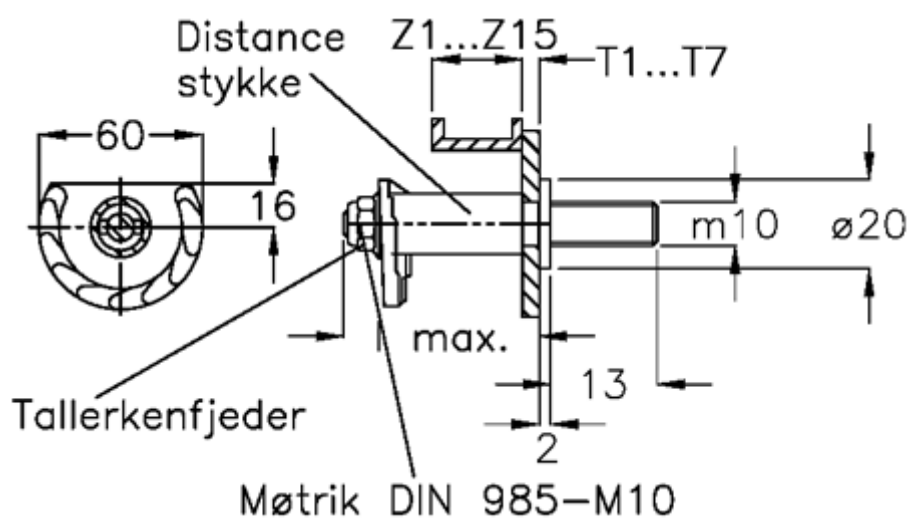

Article number: 20895705

Description: E+G Door lock  
GN 117-GB-T7-Z5

## Measures

Cam thickness = 12-21